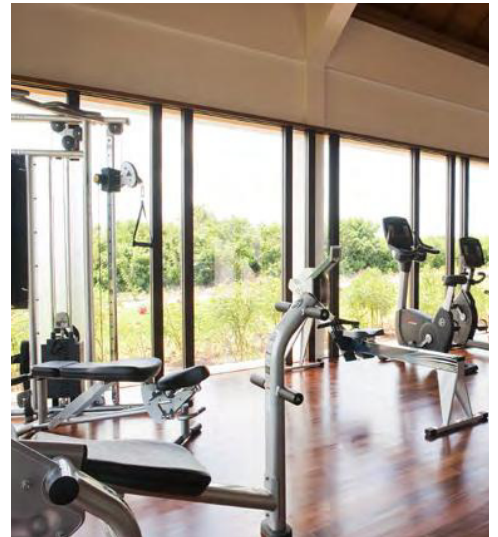

CARACTÉRISTIQUES

- Spacieux appartements 3 chambres disponibles immédiatement
- Beach Club et espace fitness
- Permis de résidence
- Adhésion au golf incluse
- Parkings couverts
- Piscine privée avec espace lounge
- Vue golf / vue piscine
- Retour locatif

THE MASTER AND SITE PLAN

THE ONLY GOLF & BEACH ESTATE OF GRAND BAIE!

Become the owner of an exceptional property in an outstanding location. Situated on the most sought-after estate in Mauritius, the Fairway Grove precinct at Mont Choisy Le Parc, Golf and Beach Estate in Grand Baie occupies an ideal location close to the estate's beautiful historical zones and is set amongst majestic trees, near the Peter Matkovich-designed 18-hole and the pristine Mont Choisy beach. Designed by internationally renowned architect Stefan Antoni (SAOTA), these 3-bedroom en-suite apartments and penthouses offer the ideal luxury island living.